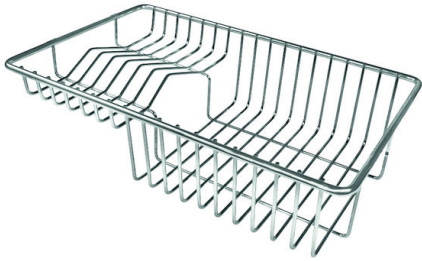

Sink FL

Kitchen Sinks

Code: 2977 060

DETAILS

Edge/Installation Type Flush-mount | Top-mount

Finish Foster brushed

Material AISI 304 stainless steel

Texture Foster brushed

Drainer	No
Width	87 cm
Bowl dimension	720x320mm
Number of bowls	1 bowl
Waste fitting	Drain SPACE 3,5"

FEATURES

Deep bowls	This bowls reach an important depth, over 20 cm, thanks to the advanced production technology, that can be offer great capiciency and practicity in all the washing operations.
High thickness	1mm thick steel. A significant thickness, which guarantees the maximum sturdiness and durability.
Perimetral overflow	The overflow is always a security on the Foster sinks that prevents the overflow of water in case of oversights. The perimeter drain solution improves aesthetics thanks to its square and essential shape.
Save space system	Drain and siphon are designed to leave as much space as possible in the under-sink area, more and more useful today for theseparate waste collection systems.
Small radius	Bowls with squared shapes with a modern design and an increased capacity, for a minimal aesthetics connected with an extreme practicity.
Space waste fitting	The elegant SPACE steel cap closes the drain and leaves no visible residues collected in the basket below. Space also has a small footprint and allows the optimal use of the under-sink compartment.

TECHNICAL DATA

Lavello serie FL cod. 2977/060

GALLERY

OPTIONAL ACCESSORIES

Stainless steel plate rack
8100 304

RECOMMENDED PAIRINGS

Mixer Tap Master
8493 000

Mixer Tap Play
8487 000