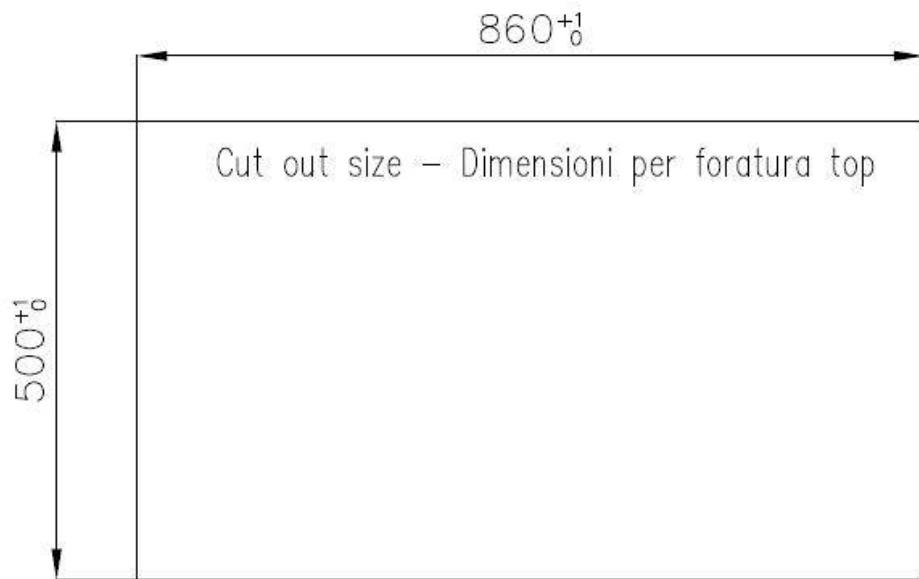

Lavello serie FL cod. 2977/060