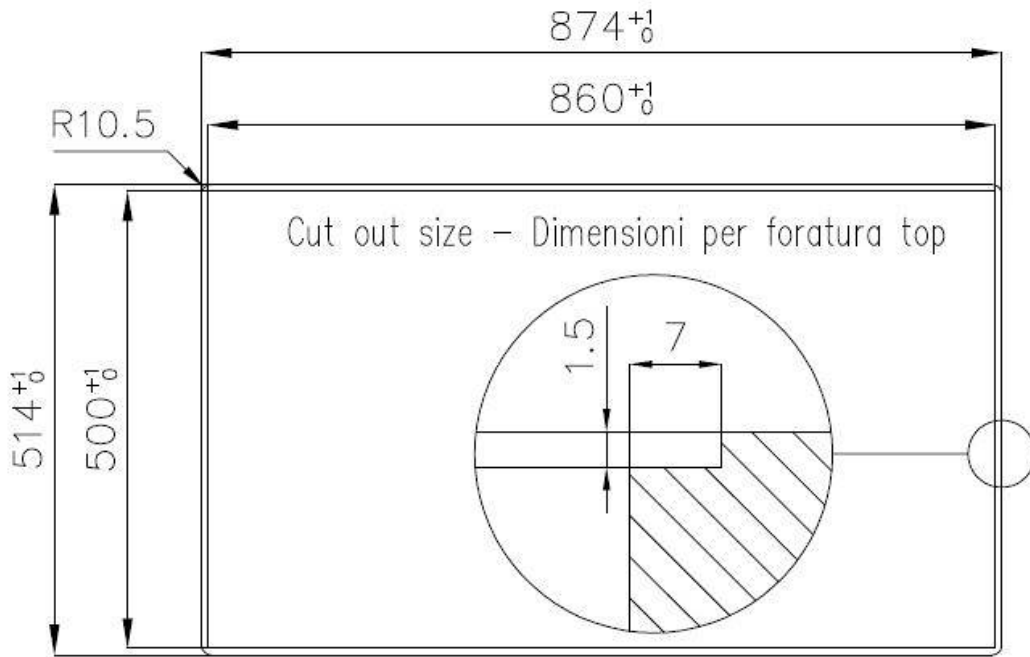

Lavello serie FL cod. 2977/060